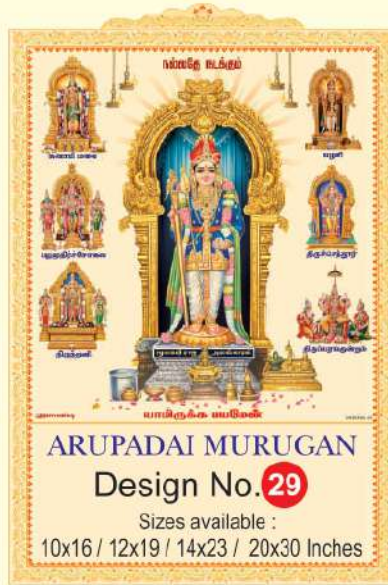

2022

GOLD / SILVER PET FOIL DAILY & PICTURE CALENDAR

Pictures available sizes

SIZES	DESIGN NUMBER	SIZES	DESIGN NUMBER
1) 10"x16"	1, 2, 3, 4, 5, 6, 7, 8, 9, 10, 11, 12, 13, 14, 15, 16, 17, 18, 19, 20, 21, 22, 23, 24, 25, 26, 27, 28, 29, 30	3) 14"x23"	1, 2, 3, 4, 5, 7, 8, 10, 12, 15, 18, 19, 23, 24, 25, 26, 27, 28, 29, 30
2) 12"x19"	1, 2, 3, 4, 5, 6, 7, 8, 9, 10, 11, 12, 13, 14, 15, 16, 17, 18, 19, 20, 21, 22, 23, 24, 25, 26, 27, 28, 29, 30	4) 20"x30"	1, 4, 5, 7, 10, 12, 15, 24, 29, 30 (Gold Only)
		5) 24"x36"	1,7, 12 (Gold Only)

Matter Printing Size :

1) 10"x16" - 10.5x21 cm
2) 12"x19" - 13x25 cm
3) 14"x23" - 16x30 cm
4) 20"x30" - 17x43 cm
5) 24"x36" - 19x51 cm

Note : 20"x30" and 24"x36" size pictures are available in **Gold** only